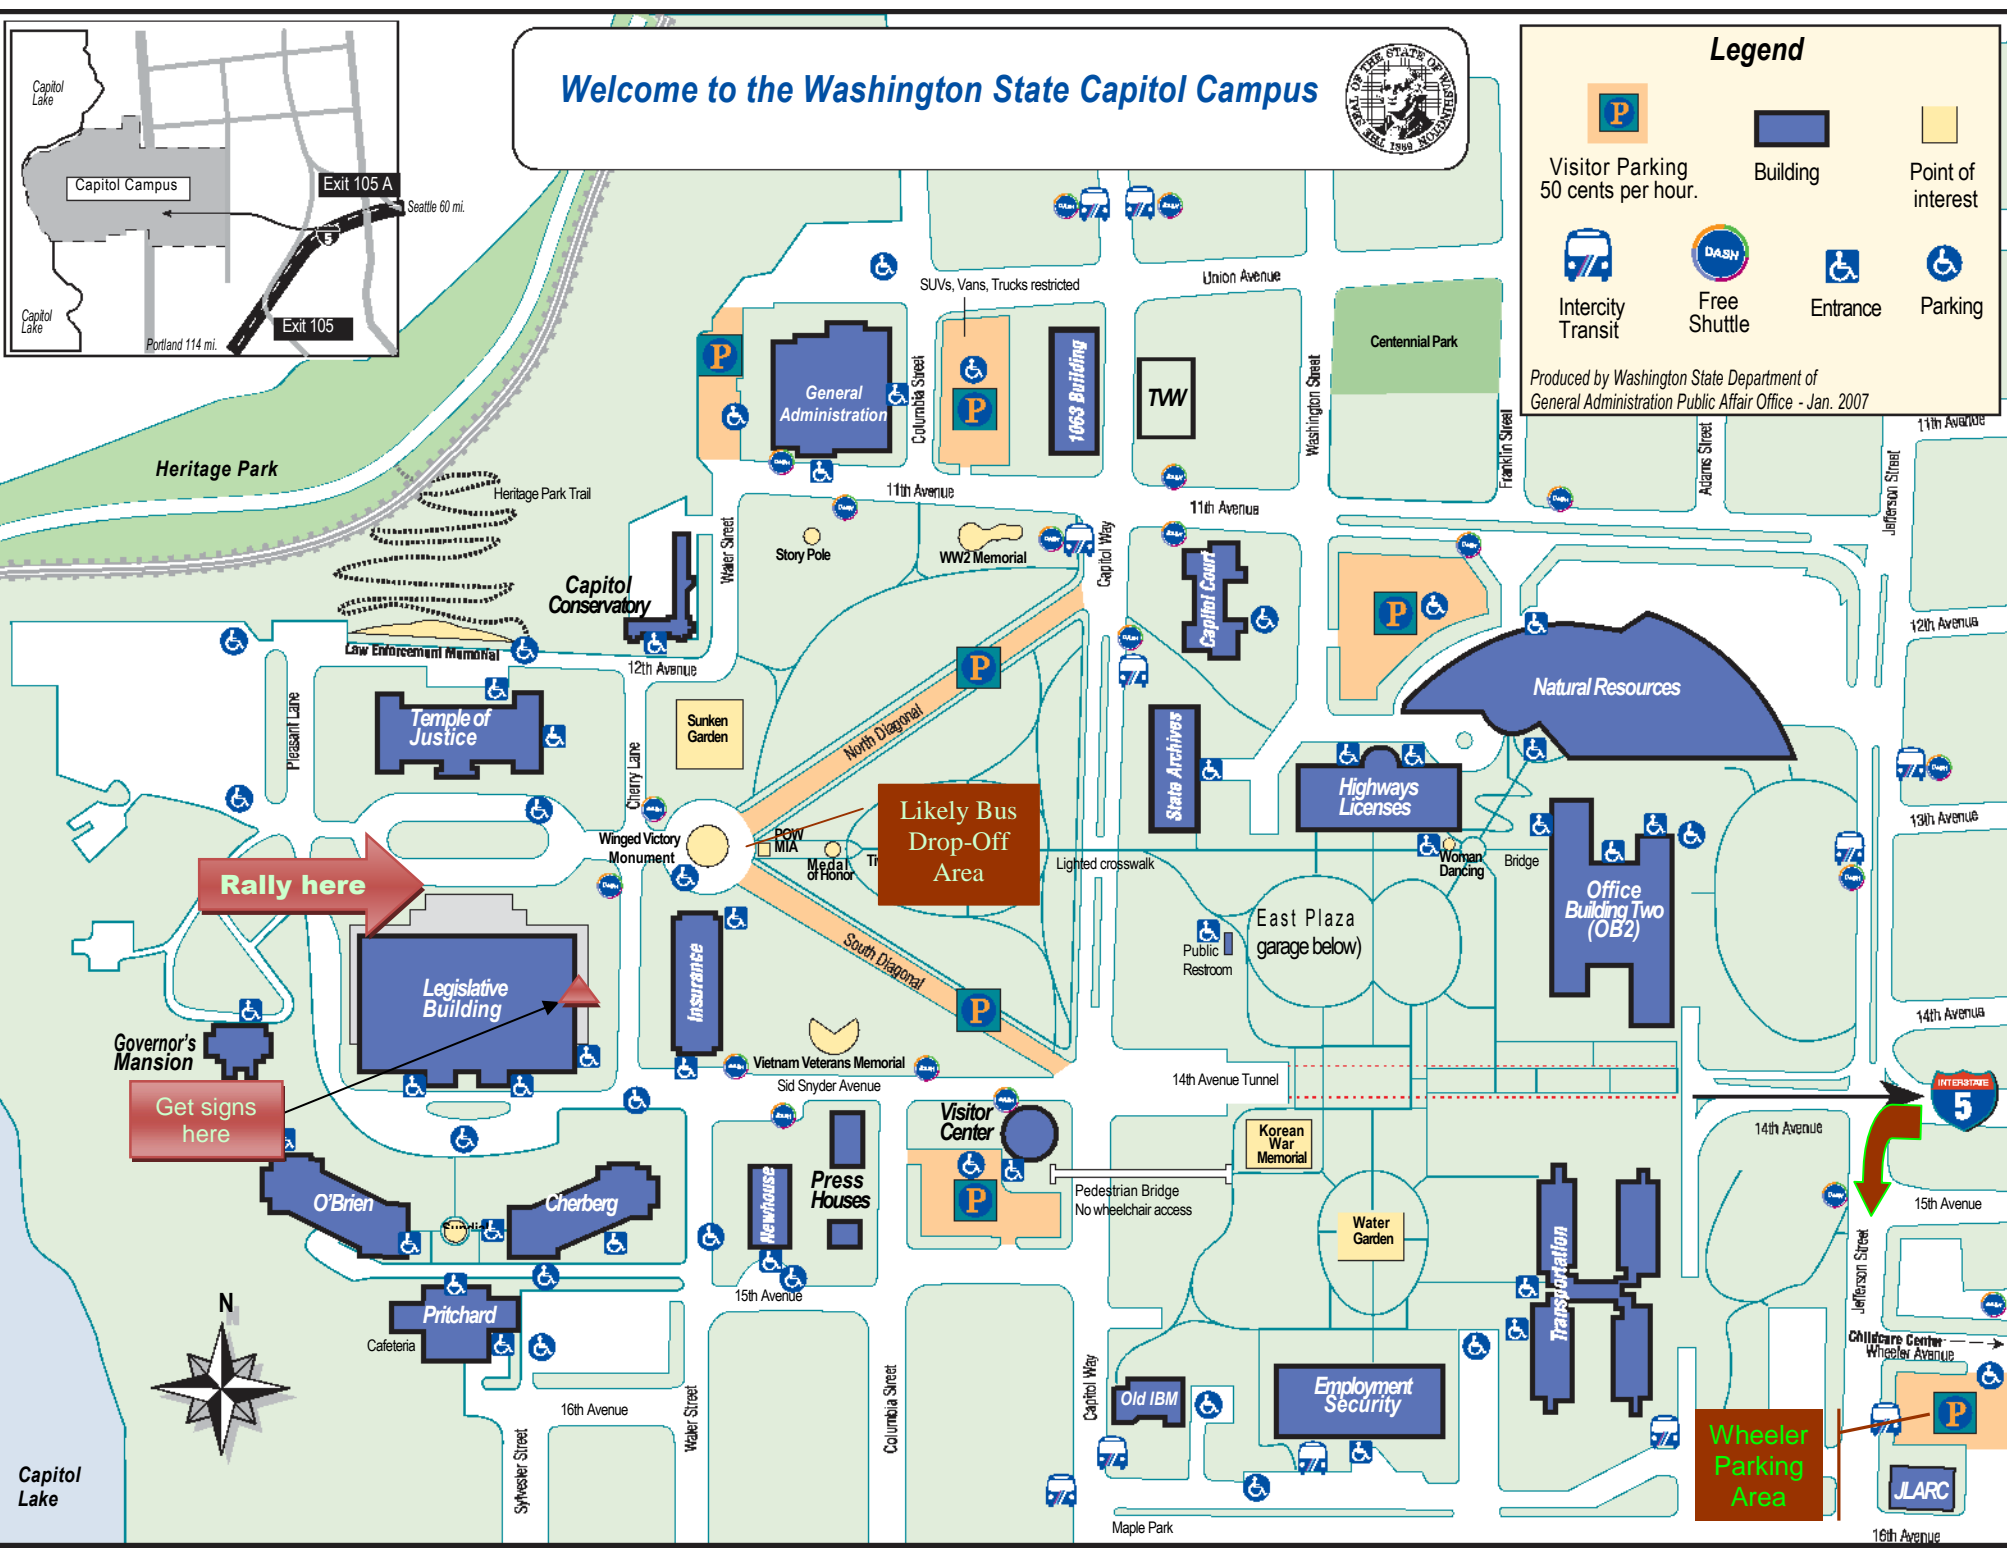

Welcome to the Washington State Capitol Campus

Legend

- Visitor Parking 50 cents per hour.
- Building
- Point of interest
- Intercity Transit
- Free Shuttle
- Entrance
- Parking

Produced by Washington State Department of General Administration Public Affair Office - Jan. 2007

Rally here →

Get signs here →

→ **Interstate 5**

Driving Directions:

Legislative Building Physical Address:

416 Sid Snyder Avenue SW Olympia,
WA 98504

Directions:

- **From I-5 Southbound:** Bear right on ramp at sign reading "Exit 105A to State Capitol" and go west for 0.8 miles. Continue on 14th Avenue SE and go west for 0.4 miles to the Visitor Information Center at Capitol Way S at 14th Avenue SW
- **From I-5 Northbound:** Bear right on ramp at sign reading "Exit 105A to State Capitol" and go northeast for 0.3 miles. Bear right on 14th Avenue SE and go west for 0.6 miles to Capitol Way S at 14th Avenue SW.

FD NOTES:

The best PARKING *may be in the Wheeler lot* (lower right map corner): Take exit from I-5 – in left lane of exit, curve up ramp over hill to the stoplight just before going into the tunnel. Turn Left on Jefferson – go one block, will see sign and open Wheeler lot on the left. Also, another lot (free!) down below it to the east. May catch the bus on Jefferson St. every 15 minutes or so, or less than a 10 minute walk west from south-west lot corner up Maple Park to right on Capital Way to left on 15th Ave toward Cherberg Bldg and right on Waler St. toward Leg. Bldg..

Buses will likely drop-off and pick up on the Diagonals -ck.

For more information, call the Visitor Information Center at 360-586-3460.

Buildings Directory:

Legislative Building

- Governor
- Lieutenant Governor
- Secretary of State
- Treasurer
- Senate
- House of Representatives
- Legislative Information Center
- Visitor Services and Capitol Tours