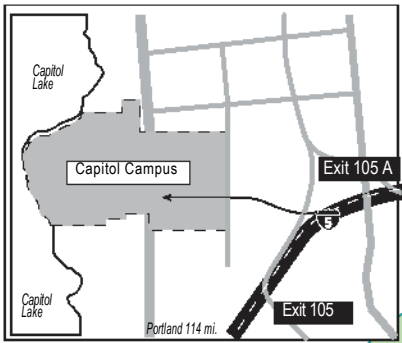

Welcome to the Washington State Capitol Campus