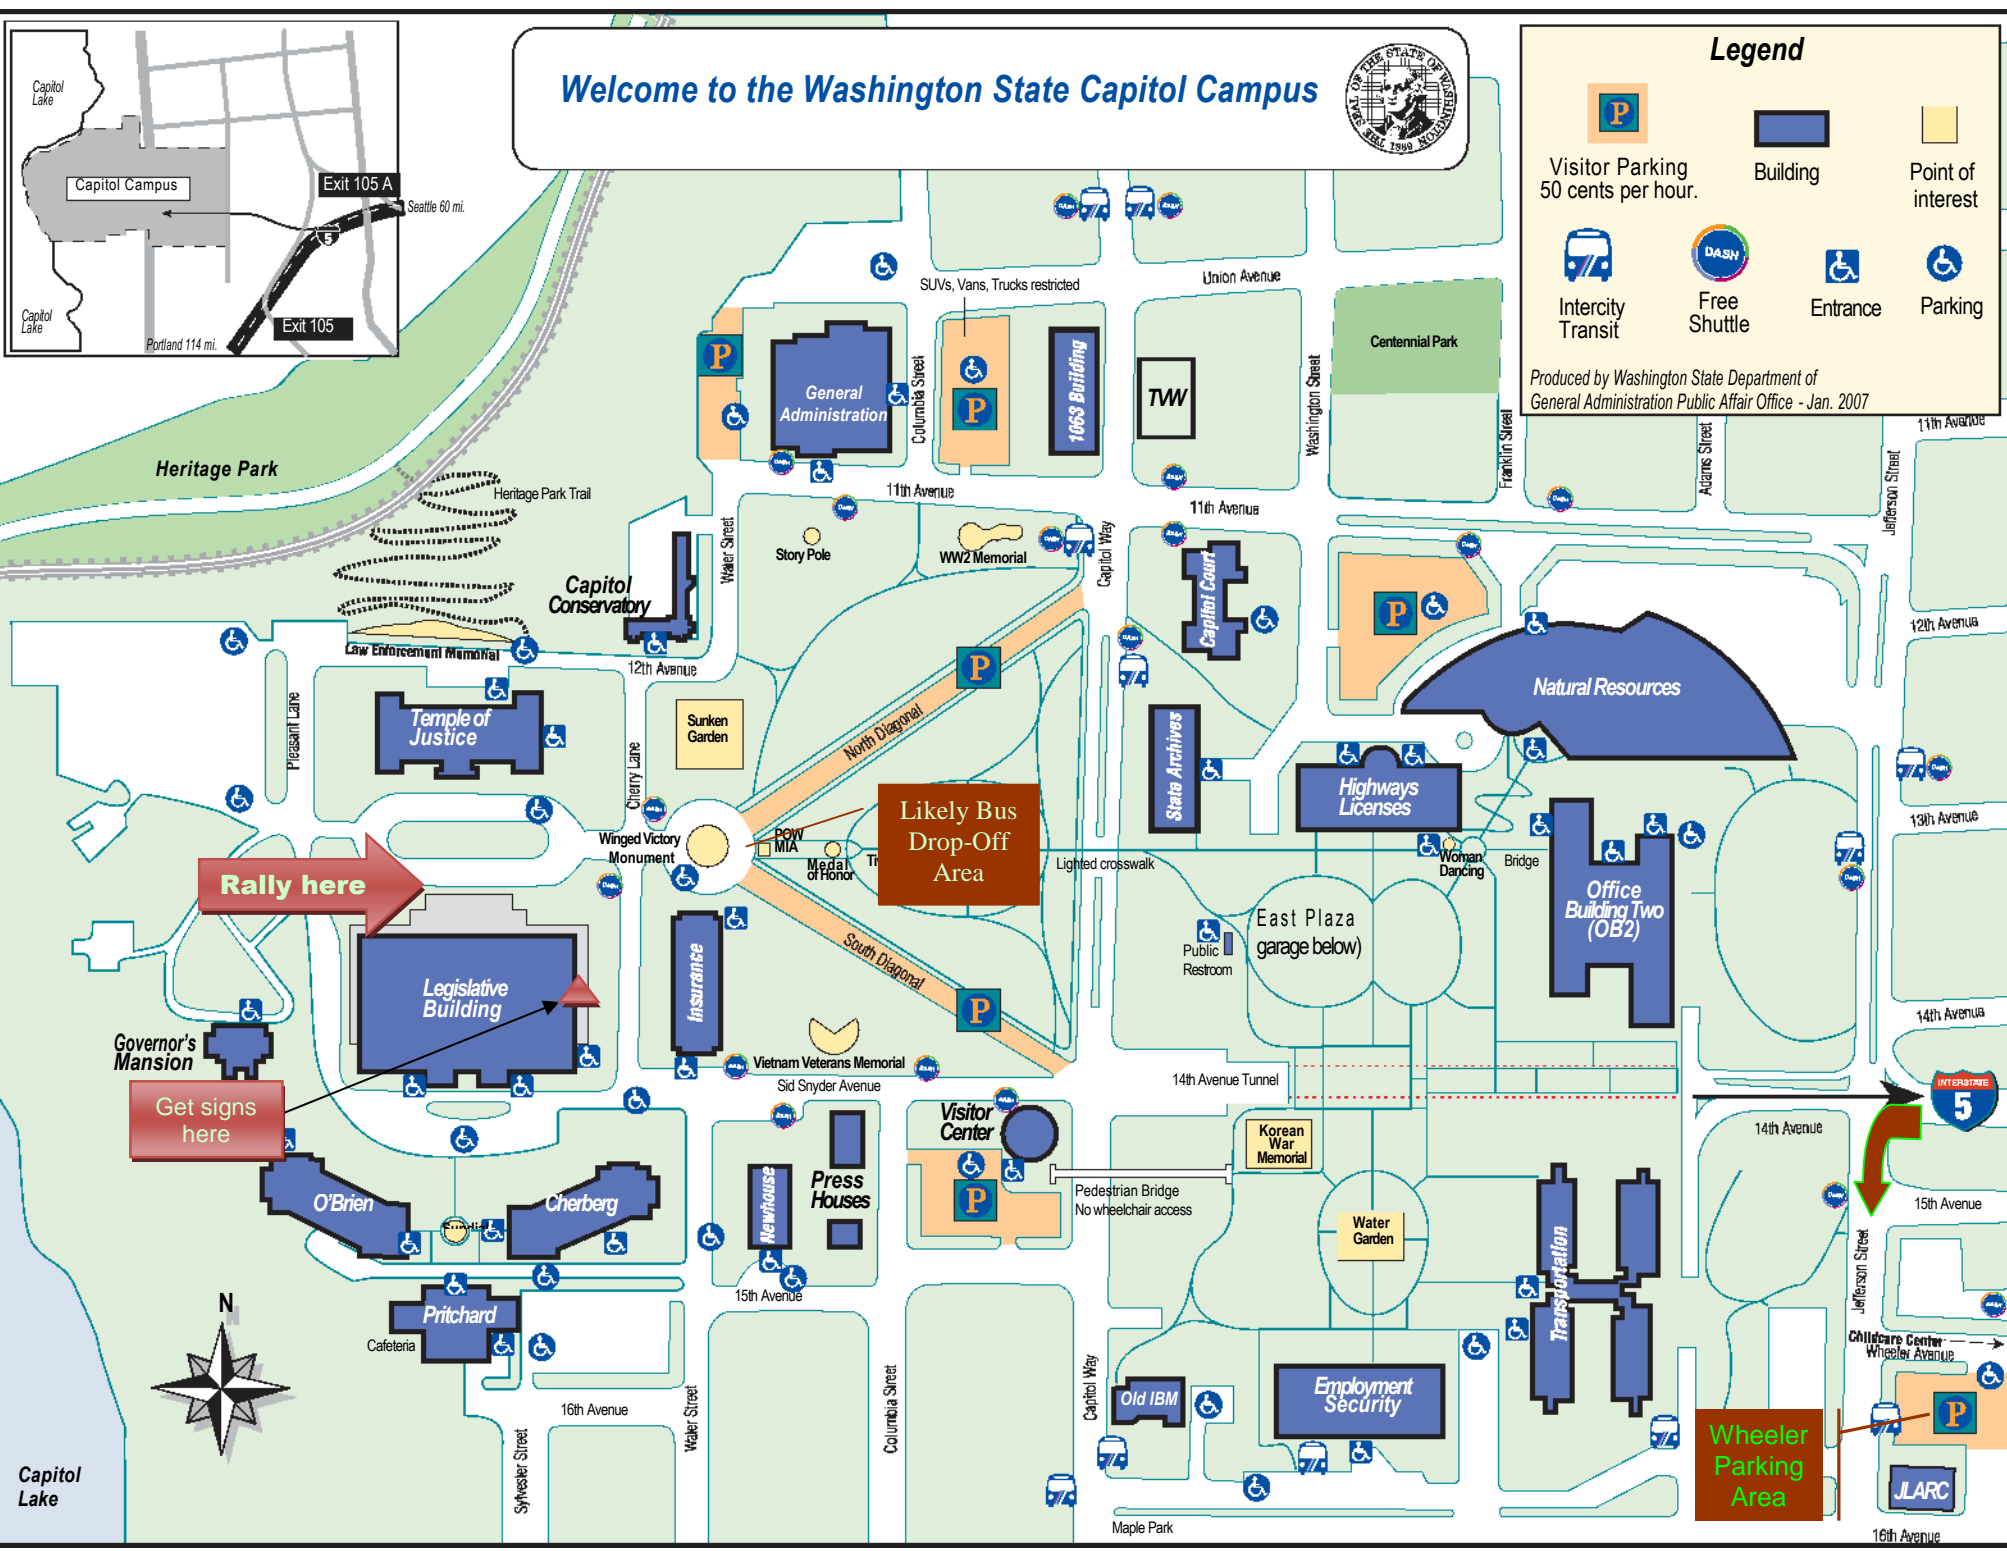

Welcome to the Washington State Capitol Campus

Legend

- Visitor Parking 50 cents per hour.
- Building
- Point of interest
- Intercity Transit
- Free Shuttle
- Entrance
- Parking

Produced by Washington State Department of General Administration Public Affair Office - Jan. 2007

Rally here →

Get signs here →

Likely Bus Drop-Off Area

Wheeler Parking Area

Driving Directions:

Legislative Building Physical Address:

416 Sid Snyder Avenue SW Olympia,
WA 98504

Directions:

- **From I-5 Southbound:** Bear right on ramp at sign reading "Exit 105A to State Capitol" and go west for 0.8 miles. Continue on 14th Avenue SE and go west for 0.4 miles to the Visitor Information Center at Capitol Way S at 14th Avenue SW
- **From I-5 Northbound:** Bear right on ramp at sign reading "Exit 105A to State Capitol" and go northeast for 0.3 miles. Bear right on 14th Avenue SE and go west for 0.6 miles to Capitol Way S at 14th Avenue SW.

FD NOTES:

The best PARKING *may be in the Wheeler lot* (lower right map corner): Take exit from I-5 – in left lane of exit, curve up ramp over hill to the stoplight just before going into the tunnel. Turn Left on Jefferson – go one block, will see sign and open Wheeler lot on the left. Also, another lot (free!) down below it to the east. May catch the bus on Jefferson St. every 15 minutes or so, or less than a 10 minute walk west from south-west lot corner up Maple Park to right on Capital Way to left on 15th Ave toward Cherberg Bldg and right on Waler St. toward Leg. Bldg..